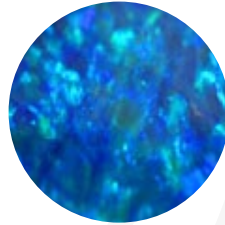

# Opal Colour Guide

## Ocean Blue

The colour base of blue reflecting shades of green.

## Deep Blue

Base colour of deep blue with pattern flashes of purple.

## Milky Pink

Base colour of soft pink with splashes of multi colour.