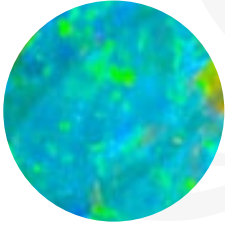

# Opal Colour Guide

## Ocean Blue

The colour base of blue reflecting shades of green.

## Deep Blue

Base colour of deep blue with pattern flashes of purple.

## Multi Green Orange

Green base with shades of orange and yellow flashes.